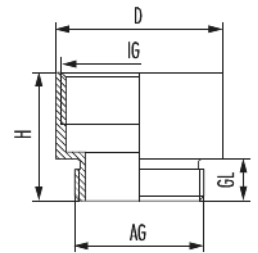

Extension E-Ms

Item number 1033111301

Technical data

Material	Nickel-plated brass
Tightening torque	6.5 Nm
Variant	PG
External thread (AG)	PG 11
Internal thread (IG)	PG 13,5
Thread length (GL)	6 mm
Height (H)	17.5 mm
D	22 mm