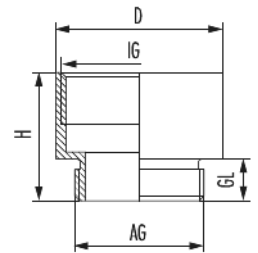

## Technical data

Material	Nickel-plated brass
Tightening torque	6.5 Nm
Variant	PG
External thread (AG)	PG 11
Internal thread (IG)	PG 16
Thread length (GL)	6 mm
Height (H)	18.5 mm
D	24 mm