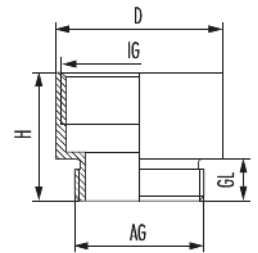

Extension E-Ms

Item number 1033112101

Technical data

Material	Nickel-plated brass
Tightening torque	6.5 Nm
Variant	PG
External thread (AG)	PG 11
Internal thread (IG)	PG 21
Thread length (GL)	6 mm
Height (H)	20.5 mm
D	30 mm

Extension E-Ms

Item number 1033112101

Commercial data

Packaging Unit	100
EAN code	4033878400210
Weight	0.022 kg
ETIM 7	EC000938
ETIM 8	EC000938
ETIM 9	EC000938
eCl@ss 10.1	27-14-44-32
Customs tariff number	74122000