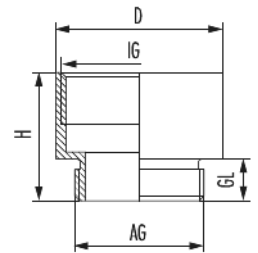

## Technical data

Material	Nickel-plated brass
Tightening torque	6 Nm
Variant	Metric
External thread (AG)	M16 x 1,5
Internal thread (IG)	M20 x 1,5
Thread length (GL)	6 mm
Height (H)	17.5 mm
D	22 mm