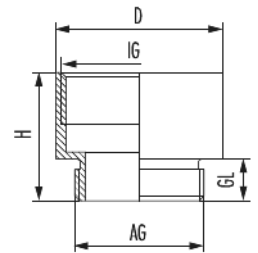

Extension E-Ms

Item number 1033162101

Technical data

Material	Nickel-plated brass
Tightening torque	10 Nm
Variant	PG
External thread (AG)	PG 16
Internal thread (IG)	PG 21
Thread length (GL)	6.5 mm
Height (H)	21 mm
D	30 mm