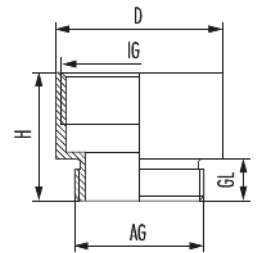

Extension E-Ms

Item number 1033364201

Technical data

Material	Nickel-plated brass
Tightening torque	16 Nm
Variant	PG
External thread (AG)	PG 36
Internal thread (IG)	PG 42
Thread length (GL)	9 mm
Height (H)	31 mm
D	57 mm

Extension E-Ms

Item number 1033364201

Commercial data

Packaging Unit	10
EAN code	4033878400333
Weight	0.08112 kg
ETIM 7	EC000938
ETIM 8	EC000938
ETIM 9	EC000938
eCl@ss 10.1	27-14-44-32
Customs tariff number	74198090