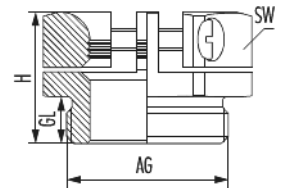

Pressure screw KLE

Item number 1143070001

Technical data

Material	Nickel-plated brass
Variant	PG
External thread (AG)	PG 7
Cable diameter	5,5 - 8 mm
Thread length (GL)	5.5 mm
Height (H)	14.8 mm
Wrench size (SW)	16 mm

Pressure screw KLE

Item number 1143070001

Commercial data

Packaging Unit	100
EAN code	4033878406144
Weight	0.01147 kg
ETIM 7	EC000879
ETIM 8	EC000879
ETIM 9	EC000879
eCl@ss 10.1	27-14-44-20
Customs tariff number	74122000