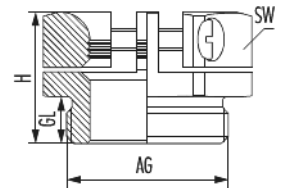

Pressure screw KLE

Item number 1143160001

Technical data

Material	Nickel-plated brass
Variant	PG
External thread (AG)	PG 16
Cable diameter	9,5 - 16 mm
Thread length (GL)	6.5 mm
Height (H)	18.3 mm
Wrench size (SW)	26 mm

Pressure screw KLE

Item number 1143160001

Commercial data

Packaging Unit	50
EAN code	4033878406199
Weight	0.0356 kg
ETIM 7	EC000879
ETIM 8	EC000879
ETIM 9	EC000879
eCl@ss 10.1	27-14-44-20
Customs tariff number	74122000