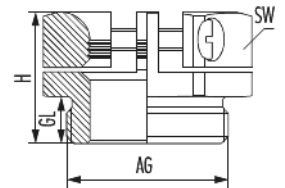

Pressure screw KLE

Item number 1143160050

Technical data

Material	Nickel-plated brass
Variant	Metric
External thread (AG)	M16 x 1,5
Cable diameter	7 - 10 mm
Thread length (GL)	6 mm
Height (H)	16 mm
Wrench size (SW)	19 mm

Pressure screw KLE

Item number 1143160050

Commercial data

Packaging Unit	100
EAN code	4033878406205
Weight	0.0181 kg
ETIM 7	EC000879
ETIM 8	EC000879
ETIM 9	EC000879
eCl@ss 10.1	27-14-44-20
Customs tariff number	74122000