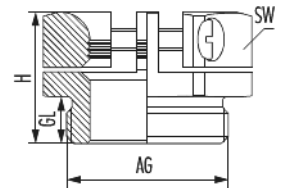

# Pressure screw KLE

Item number 1143210001

## Technical data

<b>Material</b>	Nickel-plated brass
<b>Variant</b>	PG
<b>External thread (AG)</b>	PG 21
<b>Cable diameter</b>	12 - 21 mm
<b>Thread length (GL)</b>	7.5 mm
<b>Height (H)</b>	20.8 mm
<b>Wrench size (SW)</b>	33 mm