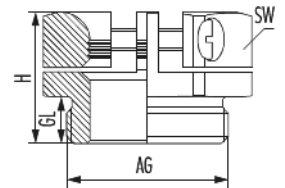

Pressure screw KLE

Item number 1143290001

Technical data

Material	Nickel-plated brass
Variant	PG
External thread (AG)	PG 29
Cable diameter	19 - 30 mm
Thread length (GL)	8 mm
Height (H)	21.8 mm
Wrench size (SW)	42 mm

Pressure screw KLE

Item number 1143290001

Commercial data

Packaging Unit	25
EAN code	4033878406243
Weight	0.0908 kg
ETIM 7	EC000879
ETIM 8	EC000879
ETIM 9	EC000879
eCl@ss 10.1	27-14-44-20
Customs tariff number	74122000