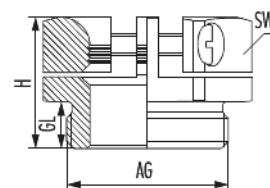

# Pressure screw KLE

Item number 1143360001

## Technical data

<b>Material</b>	Nickel-plated brass
<b>Variant</b>	PG
<b>External thread (AG)</b>	PG 36
<b>Cable diameter</b>	25 - 37 mm
<b>Thread length (GL)</b>	9.5 mm
<b>Height (H)</b>	25.3 mm
<b>Wrench size (SW)</b>	52 mm