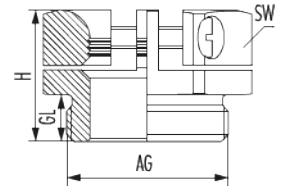

Pressure screw KLE

Item number 1143360001

Technical data

Material	Nickel-plated brass
Variant	PG
External thread (AG)	PG 36
Cable diameter	25 - 37 mm
Thread length (GL)	9.5 mm
Height (H)	25.3 mm
Wrench size (SW)	52 mm

Pressure screw KLE

Item number 1143360001

Commercial data

Packaging Unit	10
EAN code	4033878406267
Weight	0.1665 kg
ETIM 7	EC000879
ETIM 8	EC000879
ETIM 9	EC000879
eCl@ss 10.1	27-14-44-20
Customs tariff number	74122000