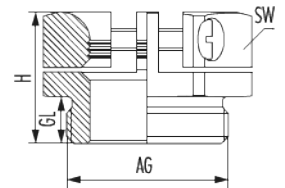

# Pressure screw KLE

Item number 1143400050

## Technical data

<b>Material</b>	Nickel-plated brass
<b>Variant</b>	Metric
<b>External thread (AG)</b>	M40 x 1,5
<b>Cable diameter</b>	22 - 33 mm
<b>Thread length (GL)</b>	9.5 mm
<b>Height (H)</b>	25.5 mm
<b>Wrench size (SW)</b>	52 mm