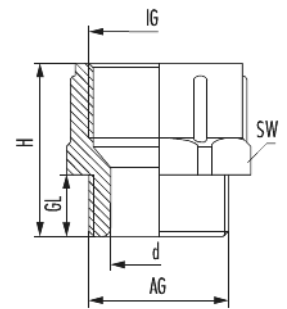

## Technical data

Material	Polyamide
Temperature range	-40 °C to +80 °C
Tightening torque	4.5 Nm
Colour	grey
RAL	7035
Variant	PG
External thread (AG)	PG 13,5
Internal thread (IG)	PG 11
Type	C
Thread length (GL)	9 mm
Height (H)	21.5 mm
d	11.5 mm
Wrench size (SW)	22 mm