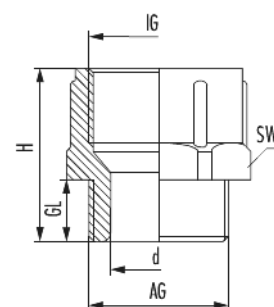

Reduction R-FS

Item number 1236161311

Technical data

Material	Polyamide
Temperature range	-40 °C to +80 °C
Tightening torque	4.5 Nm
Colour	grey
RAL	7035
Variant	PG
External thread (AG)	PG 16
Internal thread (IG)	PG 13,5
Type	C
Thread length (GL)	10 mm
Height (H)	27 mm
d	13.5 mm
Wrench size (SW)	27 mm

Reduction R-FS

Item number 1236161311

Commercial data

Packaging Unit	100
EAN code	4033878413395
Weight	0.0085 kg
ETIM 7	EC000938
ETIM 8	EC000938
ETIM 9	EC000938
eCl@ss 10.1	27-14-44-32
Customs tariff number	39269097