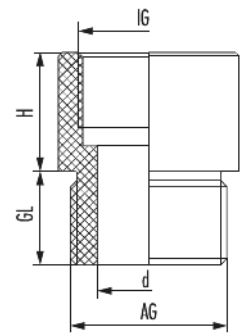

Reduction R-M-PA

Item number 1273485011

Technical data

| | |
|----------------------|------------------|
| Material | Polypropylene |
| Temperature range | -20 °C to +80 °C |
| Tightening torque | 22 Nm |
| Colour | black |
| RAL | 9005 |
| Variant | PG |
| External thread (AG) | PG 48 |
| Internal thread (IG) | M50 x 1,5 |
| Type | C |
| Thread length (GL) | 15 mm |
| Height (H) | 5 mm |
| D | 38 mm |
| d | 38 mm |

Reduction R-M-PA

Item number 1273485011

Commercial data

| | |
|-----------------------|---------------|
| Packaging Unit | 5 |
| EAN code | 4033878415573 |
| Weight | 0.01 kg |
| ETIM 7 | EC000938 |
| ETIM 8 | EC000938 |
| ETIM 9 | EC000938 |
| eCl@ss 10.1 | 27-14-44-32 |
| Customs tariff number | 39269097 |