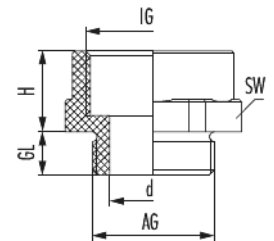

Reduction R-M-PA

Item number 1273503650

Technical data

Material	Polyamide
Temperature range	-20 °C to +80 °C
Tightening torque	15 Nm
Colour	black
RAL	9005
Variant	Metric
External thread (AG)	M50 x 1,5
Internal thread (IG)	PG 36
Type	A
Thread length (GL)	12 mm
Height (H)	17 mm
D	43 mm
d	43 mm
Wrench size (SW)	55 mm

Reduction R-M-PA

Item number 1273503650

Commercial data

Packaging Unit	5
EAN code	4033878415580
Weight	0.01702 kg
ETIM 7	EC000938
ETIM 8	EC000938
ETIM 9	EC000938
eCl@ss 10.1	27-14-44-32
Customs tariff number	39269097