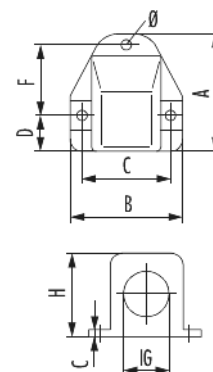

Foldable flange angle KF-G

Item number 1312160011

Technical data

Material	Polyamide
Seal	NBR
Protection class	IP 65
Internal thread (IG)	PG 16
Temperature range	-40°C to +110°C
Colour	grey
RAL	7011
Variant	PG
Type	A
Mounting hole diameter (Ø)	4.3 mm
Height (H)	35 mm
A	49 mm
B	47 mm
C	37 mm
D	15.5 mm
F	29.5 mm

Foldable flange angle KF-G

Item number 1312160011

Commercial data

Packaging Unit	10
EAN code	4033878419045
Weight	0.02 kg
ETIM 7	EC000441
ETIM 8	EC000441
ETIM 9	EC000441
eCl@ss 10.1	27-14-44-90
Customs tariff number	39269097