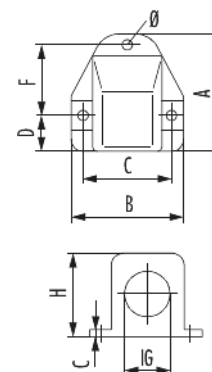

## Technical data

Material	Polyamide
Seal	NBR
Protection class	IP 65
Internal thread (IG)	M16 x 1,5
Temperature range	-40°C to +110°C
Colour	grey
RAL	7011
Variant	Metric
Type	A
Mounting hole diameter (Ø)	4.3 mm
Height (H)	29.5 mm
A	49 mm
B	47 mm
C	37 mm
D	15.5 mm
F	29.5 mm