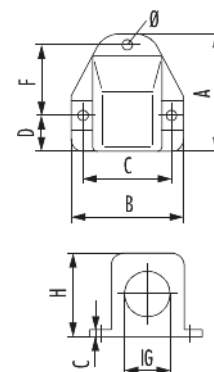

Foldable flange angle KF-G

Item number 1312160111

Technical data

Material	Polyamide
Seal	NBR
Protection class	IP 65
Internal thread (IG)	PG 16
Temperature range	-40°C to +110°C
Colour	black
RAL	9005
Variant	PG
Type	A
Mounting hole diameter (Ø)	4.3 mm
Height (H)	35 mm
A	49 mm
B	47 mm
C	37 mm
D	15.5 mm
F	29.5 mm

Foldable flange angle KF-G

Item number 1312160111

Commercial data

Packaging Unit	10
EAN code	4033878419076
Weight	0.0045 kg
ETIM 7	EC000441
ETIM 8	EC000441
ETIM 9	EC000441
eCl@ss 10.1	27-14-44-90
Customs tariff number	39269097