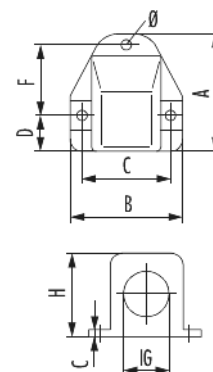

Foldable flange angle KF-G

Item number 1312200150

Technical data

Material	Polyamide
Seal	NBR
Protection class	IP 65
Internal thread (IG)	M20 x 1,5
Temperature range	-40°C to +110°C
Colour	black
RAL	9005
Variant	Metric
Type	A
Mounting hole diameter (Ø)	4.5 mm
Height (H)	35 mm
A	49 mm
B	47 mm
C	37 mm
D	15.5 mm
F	29.5 mm

Foldable flange angle KF-G

Item number 1312200150

Commercial data

Packaging Unit	10
EAN code	4033878419113
Weight	0.0045 kg
ETIM 7	EC000441
ETIM 8	EC000441
ETIM 9	EC000441
eCl@ss 10.1	27-14-44-90
Customs tariff number	39269097