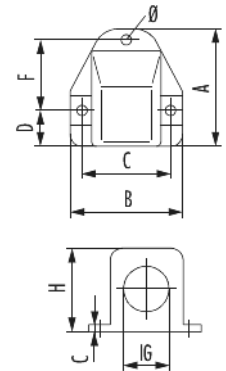

Foldable flange angle KF-G

Item number 1312210111

Technical data

Material	Polyamide
Seal	NBR
Protection class	IP 65
Internal thread (IG)	PG 21
Temperature range	-40°C to +110°C
Colour	black
RAL	9005
Variant	PG
Type	A
Mounting hole diameter (Ø)	6 mm
Height (H)	44 mm
A	69 mm
B	65 mm
C	51.5 mm
D	21.5 mm
F	42 mm

Foldable flange angle KF-G

Item number 1312210111

Commercial data

Packaging Unit	10
EAN code	4033878419144
Weight	0.0039 kg
ETIM 7	EC000441
ETIM 8	EC000441
ETIM 9	EC000441
eCl@ss 10.1	27-14-44-90
Customs tariff number	39269097