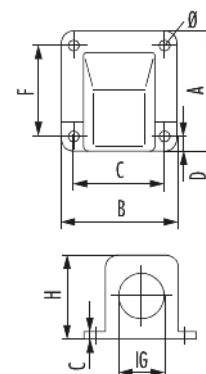

## Technical data

Material	Polyamide
Seal	NBR
Protection class	IP 65
Internal thread (IG)	PG 29
Temperature range	-40°C to +110°C
Colour	grey
RAL	7011
Variant	PG
Type	B
Mounting hole diameter (Ø)	6.5 mm
Height (H)	55 mm
A	90 mm
B	78 mm
C	64.5 mm
D	9.5 mm
F	64.5 mm