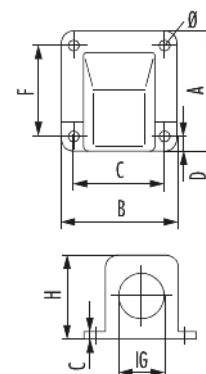

Foldable flange angle KF-G

Item number 1312290011

Technical data

Material	Polyamide
Seal	NBR
Protection class	IP 65
Internal thread (IG)	PG 29
Temperature range	-40°C to +110°C
Colour	grey
RAL	7011
Variant	PG
Type	B
Mounting hole diameter (Ø)	6.5 mm
Height (H)	55 mm
A	90 mm
B	78 mm
C	64.5 mm
D	9.5 mm
F	64.5 mm

Foldable flange angle KF-G

Item number 1312290011

Commercial data

Packaging Unit	10
EAN code	4033878419182
Weight	0.0082 kg
ETIM 7	EC000441
ETIM 8	EC000441
ETIM 9	EC000441
eCl@ss 10.1	27-14-44-90
Customs tariff number	39269097