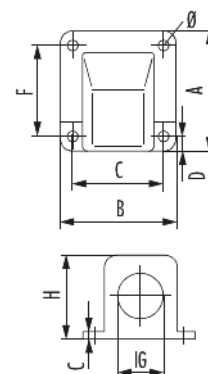

Foldable flange angle KF-G

Item number 1312290111

Technical data

Material	Polyamide
Seal	NBR
Protection class	IP 65
Internal thread (IG)	PG 29
Temperature range	-40°C to +110°C
Colour	black
RAL	9005
Variant	PG
Type	B
Mounting hole diameter (Ø)	6.5 mm
Height (H)	55 mm
A	90 mm
B	78 mm
C	64.5 mm
D	9.5 mm
F	64.5 mm

Foldable flange angle KF-G

Item number 1312290111

Commercial data

Packaging Unit	10
EAN code	4033878419205
Weight	0.0082 kg
ETIM 7	EC000441
ETIM 8	EC000441
ETIM 9	EC000441
eCl@ss 10.1	27-14-44-90
Customs tariff number	39269097