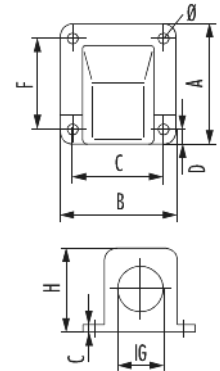

## Technical data

Material	Polyamide
Seal	NBR
Protection class	IP 65
Internal thread (IG)	M32 x 1,5
Temperature range	-40°C to +110°C
Colour	grey
RAL	7011
Variant	Metric
Type	B
Mounting hole diameter (Ø)	6.5 mm
Height (H)	55 mm
A	90 mm
B	78 mm
C	64.5 mm
D	9.5 mm
F	64.5 mm