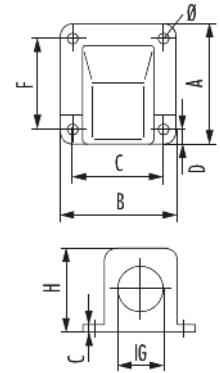

Foldable flange angle KF-G

Item number 1312360111

Technical data

Material	Polyamide
Seal	NBR
Protection class	IP 65
Internal thread (IG)	PG 36
Temperature range	-40°C to +110°C
Colour	black
RAL	9005
Variant	PG
Type	B
Mounting hole diameter (Ø)	6.5 mm
Height (H)	66 mm
A	99 mm
B	94 mm
C	79.5 mm
D	10.5 mm
F	79.5 mm

Foldable flange angle KF-G

Item number 1312360111

Commercial data

Packaging Unit	10
EAN code	4033878419267
Weight	0.017 kg
ETIM 7	EC000441
ETIM 8	EC000441
ETIM 9	EC000441
eCl@ss 10.1	27-14-44-90
Customs tariff number	39269097