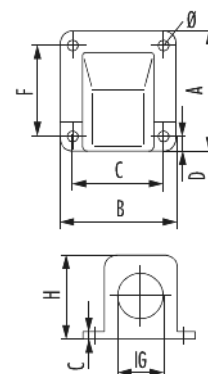

Foldable flange angle KF-G

Item number 1312480111

Technical data

Material	Polyamide
Seal	NBR
Protection class	IP 65
Internal thread (IG)	PG 48
Temperature range	-40°C to +110°C
Colour	black
RAL	9005
Variant	PG
Type	B
Mounting hole diameter (Ø)	6.5 mm
Height (H)	76 mm
A	116 mm
B	101 mm
C	87.5 mm
D	12.5 mm
F	87.5 mm

Foldable flange angle KF-G

Item number 1312480111

Commercial data

Packaging Unit	10
EAN code	4033878419328
Weight	0.016 kg
ETIM 7	EC000441
ETIM 8	EC000441
ETIM 9	EC000441
eCl@ss 10.1	27-14-44-90
Customs tariff number	39269097