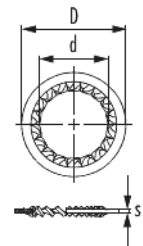

# Toothed lock washer

Item number 1329520070

## Technical data

<b>Material</b>	Stainless steel
<b>Variant</b>	NPT
<b>Suitable for AG</b>	NPT 2 1/2"
<b>D</b>	102.5 mm
<b>d</b>	76.5 mm
<b>s</b>	1.5 mm