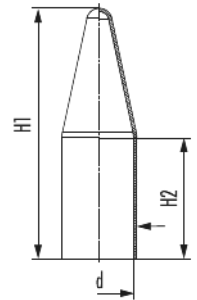

# Cover cap

Item number 1802320050

## Technical data

<b>Material</b>	PVC
<b>Suitable for size</b>	32
<b>d</b>	51 mm
<b>H1</b>	165 mm
<b>H2</b>	95 mm