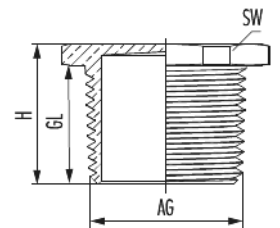

Plug V-Ms-Ex d

Item number 1877640070

Technical data

Material	Nickel-plated brass
Protection class	IP68 - 10bar/30min , IP 69 K
Ex-protection level	II 1D Ex ta IIIC Da , II 2G Ex db eb IIC Gb
Tightening torque	24 Nm
Variant	NPT
External thread (AG)	NPT 1 1/2"
Thread length (GL)	26.5 mm
Height (H)	32.5 mm
Wrench size (SW)	55 mm

Plug V-Ms-Ex d

Item number 1877640070

Commercial data

Packaging Unit	1
EAN code	4033878445181
Weight	0.2094 kg
ETIM 7	EC000032
ETIM 8	EC000032
ETIM 9	EC000032
eCl@ss 10.1	27-14-44-35
Customs tariff number	74122000