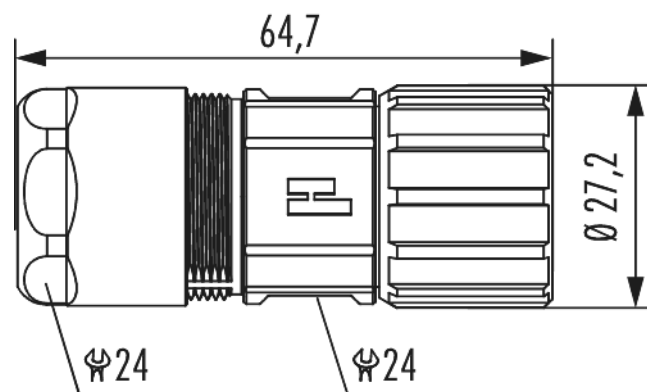

Housing cable connector M23 Signal

Item number 7106400000

Technical data

Housing type	Cable
Material housing	brass , Zinc Die Cast
Material housing surface	Nickel
Insert	Socket
Version	Screw
Internal thread plug-in side	M23 x 1
Knurled nut-Ø plug-in side	27.2 mm
Locking type	Screw
Shield	shielded
Material seals/o-rings	NBR
Allen key/Torx	-
Wrench size (SW1/SW2)	24/24 mm
Cable diameter	3 - 7 mm
Length (L)	64.7 mm
Temperature range	-40 °C to +125 °C
Protection class	IP 67 , IP 69 K

Housing cable connector M23 Signal

Item number 7106400000

Commercial data

Packaging Unit	25
EAN code	4033878502860
Weight	0.0788 kg
ETIM 7	EC003556
ETIM 8	EC003556
ETIM 9	EC003556
eCl@ss 10.1	27440224
Customs tariff number	85366990