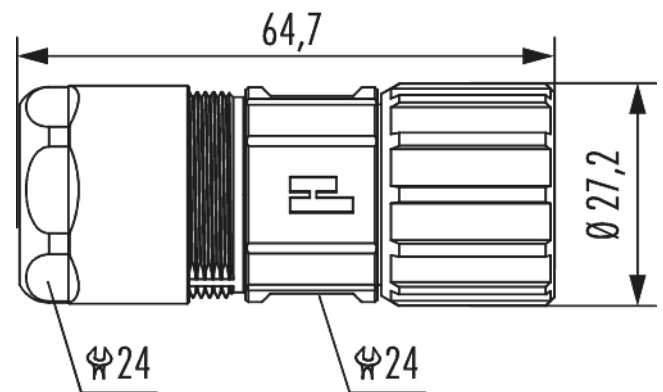

# Housing cable connector M23 Signal

Item number 7106600000

## Technical data

Housing type	Cable
Material housing	brass , Zinc Die Cast
Material housing surface	Nickel
Insert	Socket
Version	Screw
Internal thread plug-in side	M23 x 1
Knurled nut-Ø plug-in side	27.2 mm
Locking type	Screw
Shield	shielded
Material seals/o-rings	NBR
Allen key/Torx	-
Wrench size (SW1/SW2)	24/24 mm
Cable diameter	11 - 17 mm
Length (L)	64.7 mm
Temperature range	-40°C to +125°C
Protection class	IP 67 , IP 69 K

## Commercial data

Packaging Unit	25
EAN code	4033878502884
Weight	0.07464 kg
ETIM 7	EC003556
ETIM 8	EC003556
ETIM 9	EC003556
eCl@ss 10.1	27440224
Customs tariff number	85366990

Note: