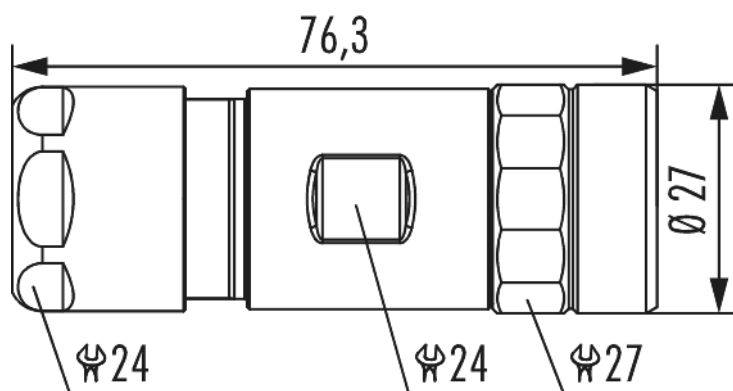

Housing cable connector M23 Profinet

Item number 7108600000

Technical data

Housing type	Cable
Material housing	brass , Zinc Die Cast
Material housing surface	Nickel
Version	Screw
Internal thread plug-in side	M23 x 1
Knurled nut-Ø plug-in side	27 mm
Locking type	Screw
Shield	shielded
Material seals/o-rings	NBR
Wrench size (SW1/SW2/SW3)	24/24/27 mm
Cable diameter	11 - 17 mm
Temperature range	-40 °C to +125 °C
Protection class	IP 67
suitable contact inserts	7001920108 , 7003920102

Housing cable connector M23 Profinet

Item number 7108600000

Commercial data

Packaging Unit	5
EAN code	4033878502891
Weight	0.07216 kg
ETIM 7	EC003556
ETIM 8	EC003556
ETIM 9	EC003556
eCl@ss 10.1	27440224
Customs tariff number	85366990