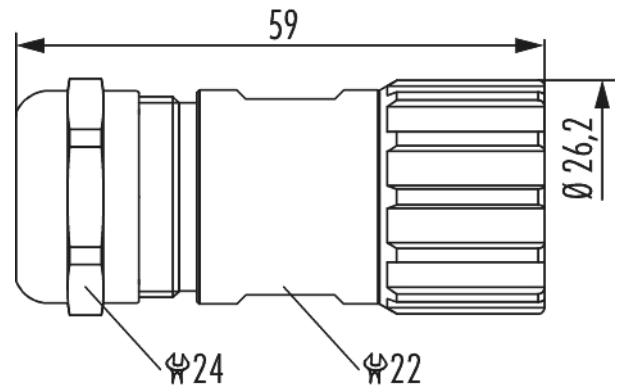

Housing INOX cable connector M23 Signal

Item number 7140400000

Technical data

Housing type	Cable
Material housing	Stainless steel 1.4404 (AISI 316)
Material housing surface	-
Insert	Socket
Version	Screw
External thread plug-in side	-
Internal thread plug-in side	M23 x 1
Knurled nut-Ø plug-in side	26.2 mm
Locking type	Screw
Shield	
Seal type	O-Ring
Material seals/o-rings	FKM (FPM)
Coding position	
Panel hole	- mm
Drill form	- mm
Wall thickness	- mm

Housing INOX cable connector M23 Signal

Item number 7140400000

Chamfer	
Flange	- mm
Hole diameter	- mm
Allen key/Torx	-
Wrench size (SW1/SW2)	24/22 mm
Cable diameter	5 - 10 mm
Temperature range	-40°C to +125°C
Protection class	IP 67 , IP 69 K

Housing INOX cable connector M23 Signal

Item number 714040000

Commercial data

Packaging Unit	5
EAN code	4033878502938
Weight	0.09134 kg
ETIM 7	EC003556
ETIM 8	EC003556
ETIM 9	EC003556
eCl@ss 10.1	27440224
Customs tariff number	85366990