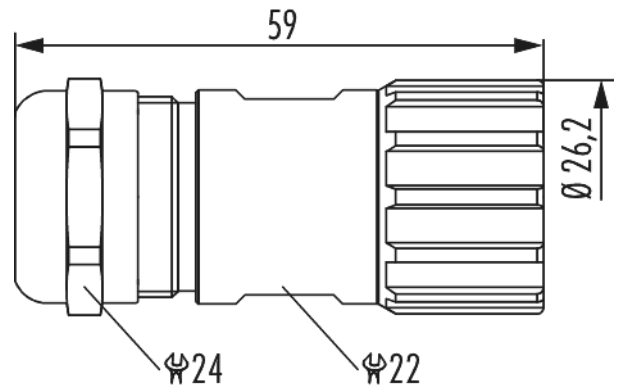

# Housing INOX cable connector M23 Signal

Item number 7141300000

## Technical data

Housing type	Cable
Material housing	Stainless steel 1.4404 (AISI 316)
Material housing surface	-
Insert	Socket
Version	Screw
External thread plug-in side	-
Internal thread plug-in side	M23 x 1
Knurled nut-Ø plug-in side	26.2 mm
Locking type	Screw
Shield	shielded
Seal type	O-Ring
Material seals/o-rings	FKM (FPM)
Wrench size (SW1/SW2)	24/22 mm
Cable diameter	3 - 7 mm
Temperature range	-40 °C to +125 °C
Protection class	IP 67 , IP 69 K

## Commercial data

Packaging Unit	5
EAN code	4033878502969
Weight	0.09129 kg
ETIM 7	EC003556
ETIM 8	EC003556
ETIM 9	EC003556
eCl@ss 10.1	27440224
Customs tariff number	85366990

Note: