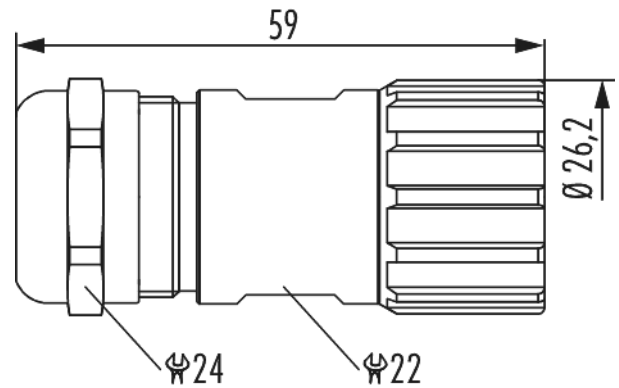

# Housing INOX cable connector M23 Signal

Item number 714140000

## Technical data

Housing type	Cable
Material housing	Stainless steel 1.4404 (AISI 316)
Material housing surface	-
Insert	Socket
Version	Screw
External thread plug-in side	-
Internal thread plug-in side	M23 x 1
Knurled nut-Ø plug-in side	26.2 mm
Locking type	Screw
Shield	shielded
Seal type	O-Ring
Material seals/o-rings	FKM (FPM)
Wrench size (SW1/SW2)	24/22 mm
Cable diameter	5 - 10 mm
Temperature range	-40 °C to +125 °C
Protection class	IP 67 , IP 69 K

## Commercial data

Packaging Unit	5
EAN code	4033878502976
Weight	0.09129 kg
ETIM 7	EC003556
ETIM 8	EC003556
ETIM 9	EC003556
eCl@ss 10.1	27440224
Customs tariff number	85366990

Note: