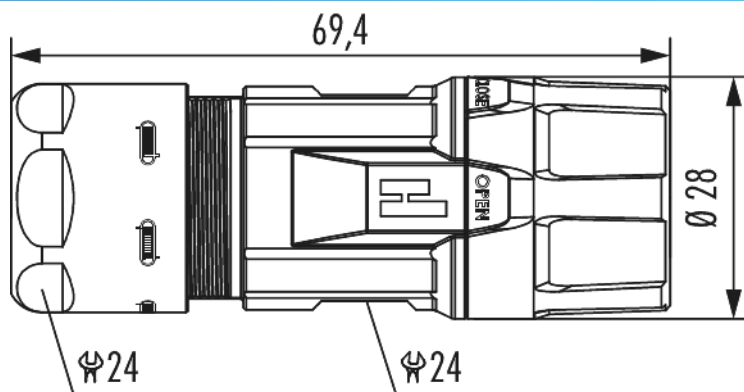

## Technical data

Housing type	Cable
Material housing	brass , Zinc Die Cast
Material housing surface	Nickel
Version	TWILOCK
Internal thread plug-in side	M23 x 1
TWILOCK/TWILOCK-S-Ø plug-in side	28 mm
Locking type	Screw
Shield	shielded
Material seals/o-rings	NBR
Wrench size (SW1/SW2)	24/24 mm
Cable diameter	3 - 7 mm
Temperature range	-40°C to +125°C
Protection class	IP 67 , IP 69 K