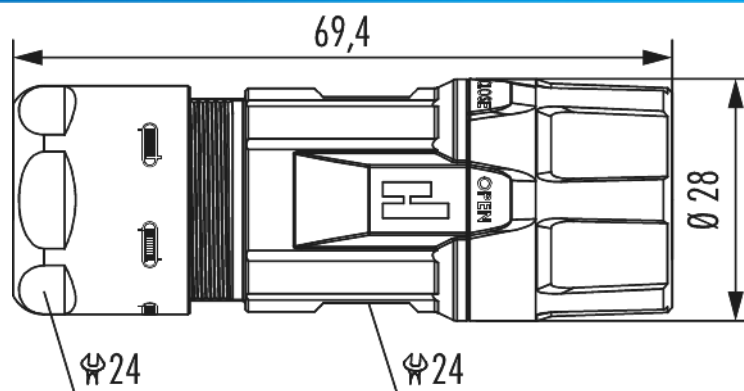

Housing TWILOCK-S cable connector M23 Signal

Item number 716640000S

Technical data

Housing type	Cable
Material housing	brass , Zinc Die Cast
Material housing surface	Nickel
Version	TWILOCK-S
Internal thread plug-in side	M23 x 1
TWILOCK/TWILOCK-S-Ø plug-in side	28 mm
Locking type	Screw
Shield	shielded
Material seals/o-rings	NBR
Wrench size (SW1/SW2)	24/24 mm
Cable diameter	3 - 7 mm
Temperature range	-40°C to +125°C
Protection class	IP 67 , IP 69 K

Housing TWILOCK-S cable connector M23 Signal

Item number 716640000S

Commercial data

Packaging Unit	25
EAN code	4033878503010
Weight	0.0708 kg
ETIM 7	EC003556
ETIM 8	EC003556
ETIM 9	EC003556
eCl@ss 10.1	27440224
Customs tariff number	85366990