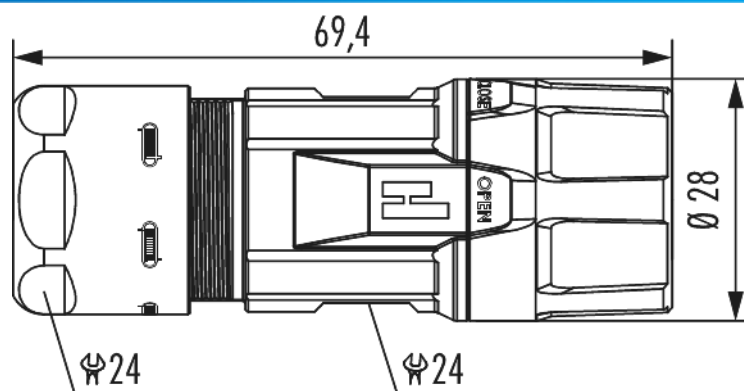

## Technical data

Housing type	Cable
Material housing	brass , Zinc Die Cast
Material housing surface	Nickel
Version	TWILOCK
Internal thread plug-in side	M23 x 1
TWILOCK/TWILOCK-S-Ø plug-in side	28 mm
Locking type	Screw
Shield	shielded
Material seals/o-rings	NBR
Wrench size (SW1/SW2)	24/24 mm
Cable diameter	7 - 12 mm
Temperature range	-40°C to +125°C
Protection class	IP 67 , IP 69 K