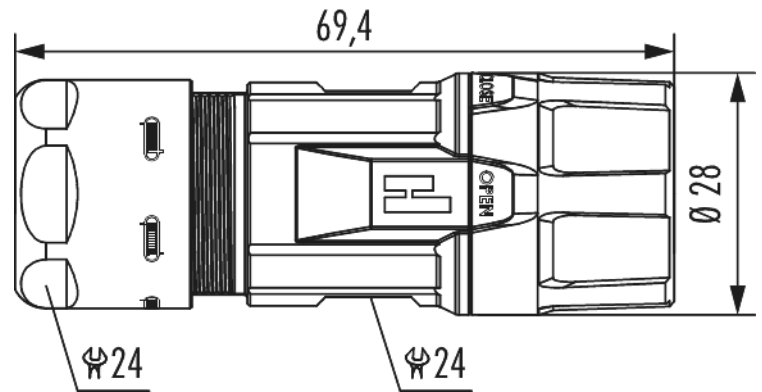

## Technical data

Housing type	Cable
Material housing	brass , Zinc Die Cast
Material housing surface	Nickel
Version	TWILOCK-S
Internal thread plug-in side	M23 x 1
TWILOCK/TWILOCK-S-Ø plug-in side	28 mm
Locking type	Screw
Shield	shielded
Material seals/o-rings	NBR
Wrench size (SW1/SW2)	24/24 mm
Cable diameter	7 - 12 mm
Temperature range	-40°C to +125°C
Protection class	IP 67 , IP 69 K

## Commercial data

Packaging Unit	25
EAN code	4033878503034
Weight	0.0708 kg
ETIM 7	EC003556
ETIM 8	EC003556
ETIM 9	EC003556
eCl@ss 10.1	27440224
Customs tariff number	85366990

Note: