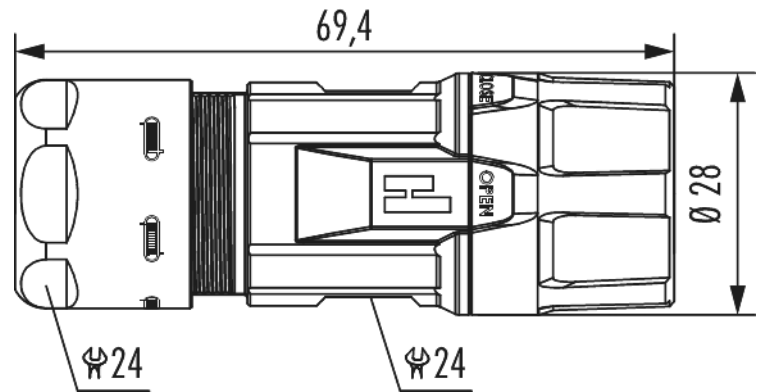

## Technical data

Housing type	Cable
Material housing	brass , Zinc Die Cast
Material housing surface	Nickel
Version	TWILOCK
Internal thread plug-in side	M23 x 1
TWILOCK/TWILOCK-S-Ø plug-in side	28 mm
Locking type	Screw
Shield	shielded
Material seals/o-rings	NBR
Wrench size (SW1/SW2)	24/24 mm
Cable diameter	11 - 17 mm
Temperature range	-40°C to +125°C
Protection class	IP 67 , IP 69 K

## Commercial data

Packaging Unit	10
EAN code	4033878503041
Weight	0.0708 kg
ETIM 7	EC003556
ETIM 8	EC003556
ETIM 9	EC003556
eCl@ss 10.1	27440224
Customs tariff number	85366990

Note: