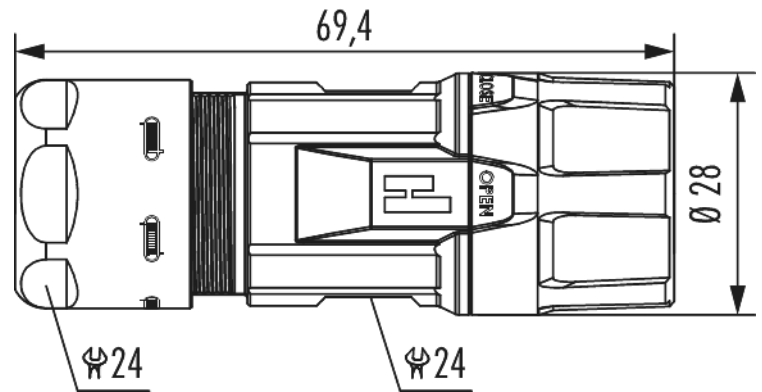

Housing TWILOCK-S cable connector M23 Signal

Item number 716660000S

Technical data

| | |
|----------------------------------|-----------------------|
| Housing type | Cable |
| Material housing | brass , Zinc Die Cast |
| Material housing surface | Nickel |
| Version | TWILOCK-S |
| Internal thread plug-in side | M23 x 1 |
| TWILOCK/TWILOCK-S-Ø plug-in side | 28 mm |
| Locking type | Screw |
| Shield | shielded |
| Material seals/o-rings | NBR |
| Wrench size (SW1/SW2) | 24/24 mm |
| Cable diameter | 11 - 17 mm |
| Temperature range | -40°C to +125°C |
| Protection class | IP 67 , IP 69 K |

Housing TWILOCK-S cable connector M23 Signal

Item number 716660000S

Commercial data

| | |
|-----------------------|---------------|
| Packaging Unit | 25 |
| EAN code | 4033878503058 |
| Weight | 0.0708 kg |
| ETIM 7 | EC003556 |
| ETIM 8 | EC003556 |
| ETIM 9 | EC003556 |
| eCl@ss 10.1 | 27440224 |
| Customs tariff number | 85366990 |