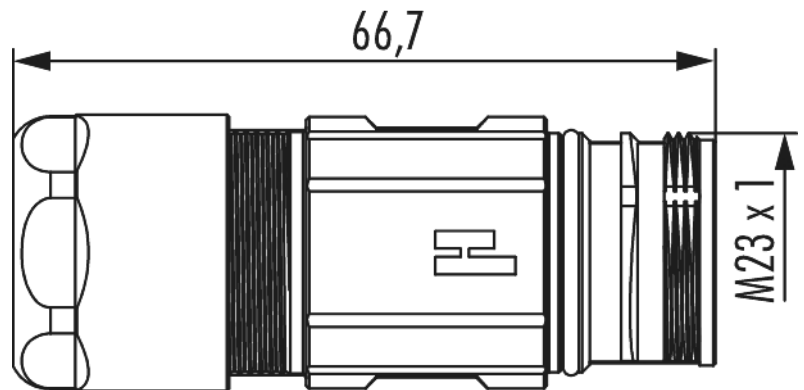

Housing coupler connector M23 Signal

Item number 7206400000

Technical data

Housing type	Coupler
Material housing	brass , Zinc Die Cast
Material housing surface	Nickel
Version	Screw
External thread plug-in side	M23 x 1
Locking type	Screw
Shield	shielded
Material seals/o-rings	NBR
Allen key/Torx	-
Wrench size (SW)	24 mm
Cable diameter	3 - 7 mm
Length (L)	66.7 mm
Temperature range	-40°C to +125°C
Protection class	IP 67 , IP 69 K

Housing coupler connector M23 Signal

Item number 7206400000

Commercial data

Packaging Unit	25
EAN code	4033878503065
Weight	0.07713 kg
ETIM 7	EC003556
ETIM 8	EC003556
ETIM 9	EC003556
eCl@ss 10.1	27440224
Customs tariff number	85366990