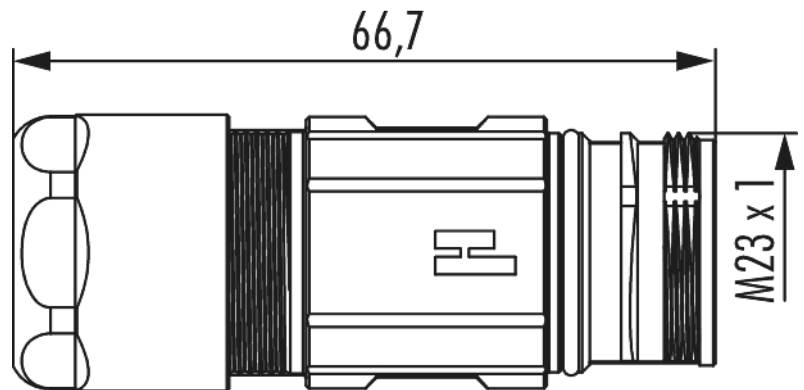

## Technical data

Housing type	Coupler
Material housing	brass , Zinc Die Cast
Material housing surface	Nickel
Version	Screw
External thread plug-in side	M23 x 1
Locking type	Screw
Shield	shielded
Material seals/o-rings	NBR
Allen key/Torx	-
Wrench size (SW)	24 mm
Cable diameter	7 - 12 mm
Length (L)	66.7 mm
Temperature range	-40°C to +125°C
Protection class	IP 67 , IP 69 K