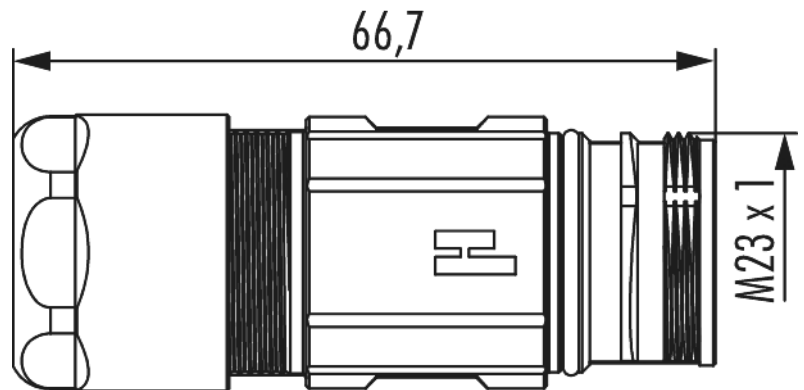

Housing coupler connector M23 Signal

Item number 7206600000

Technical data

Housing type	Coupler
Material housing	brass , Zinc Die Cast
Material housing surface	Nickel
Version	Screw
External thread plug-in side	M23 x 1
Locking type	Screw
Shield	shielded
Material seals/o-rings	NBR
Allen key/Torx	-
Wrench size (SW)	24 mm
Cable diameter	11 - 17 mm
Length (L)	66.7 mm
Temperature range	-40°C to +125°C
Protection class	IP 67 , IP 69 K

Housing coupler connector M23 Signal

Item number 7206600000

Commercial data

Packaging Unit	25
EAN code	4033878503089
Weight	0.07713 kg
ETIM 7	EC003556
ETIM 8	EC003556
ETIM 9	EC003556
eCl@ss 10.1	27440224
Customs tariff number	85366990