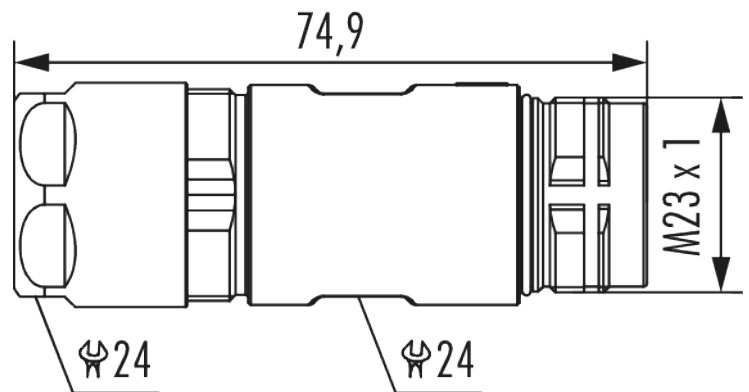

Housing coupler connector M23 Profinet

Item number 720850000

Technical data

Housing type	Coupler
Material housing	Zinc Die Cast , brass
Material housing surface	Nickel
Version	Screw
External thread plug-in side	M23 x 1
Locking type	Screw
Shield	shielded
Seal type	O-Ring
Material seals/o-rings	NBR
Wrench size (SW1/SW2)	24/24 mm
Cable diameter	7 - 12 mm
Temperature range	-40°C to +125°C
Protection class	IP 67
suitable contact inserts	7003920101

Housing coupler connector M23 Profinet

Item number 7208500000

Commercial data

Packaging Unit	5
EAN code	4033878014103
Weight	0.08147 kg
ETIM 7	EC003556
ETIM 8	EC003556
ETIM 9	EC003556
eCl@ss 10.1	27440224
Customs tariff number	85366990