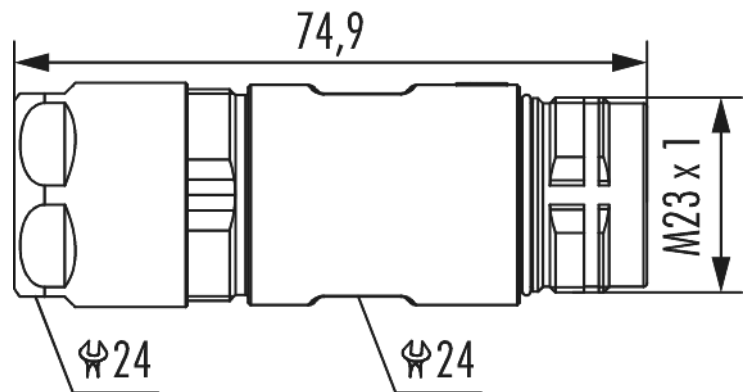

Housing coupler connector M23 Profinet

Item number 7208600000

Technical data

Housing type	Coupler
Material housing	brass , Zinc Die Cast
Material housing surface	Nickel
Version	Screw
External thread plug-in side	M23 x 1
Locking type	Screw
Shield	shielded
Material seals/o-rings	NBR
Wrench size (SW1/SW2)	24/24 mm
Cable diameter	11 - 17 mm
Temperature range	-40°C to +125°C
Protection class	IP 67
suitable contact inserts	7001920107 , 7003920101

Housing coupler connector M23 Profinet

Item number 7208600000

Commercial data

Packaging Unit	5
EAN code	4033878503096
Weight	0.07866 kg
ETIM 7	EC003556
ETIM 8	EC003556
ETIM 9	EC003556
eCl@ss 10.1	27440224
Customs tariff number	85366990