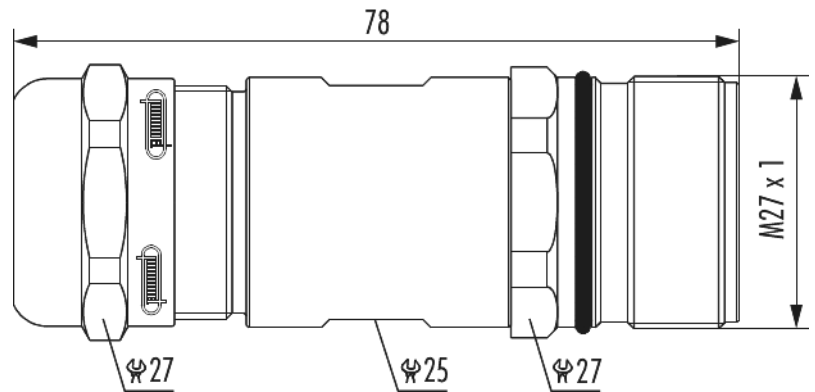

Housing coupler connector M27

Item number 7210500000

Technical data

Housing type	Coupler
Material housing	Copper-Zinc alloy
Material housing surface	Nickel
Version	Screw
External thread plug-in side	M27 x 1
Locking type	Screw
Shield	unshielded
Seal type	O-Ring
Material seals/o-rings	NBR
Allen key/Torx	-
Wrench size (SW1/SW2/SW3)	27/25/27 mm
Cable diameter	7 - 12 mm
Length (L)	78 mm
Temperature range	-40°C to +125°C
Protection class	IP 67

Housing coupler connector M27

Item number 721050000

Commercial data

Packaging Unit	25
EAN code	4033878503102
Weight	0.07753 kg
ETIM 7	EC003556
ETIM 8	EC003556
ETIM 9	EC003556
eCl@ss 10.1	27440224
Customs tariff number	85366990