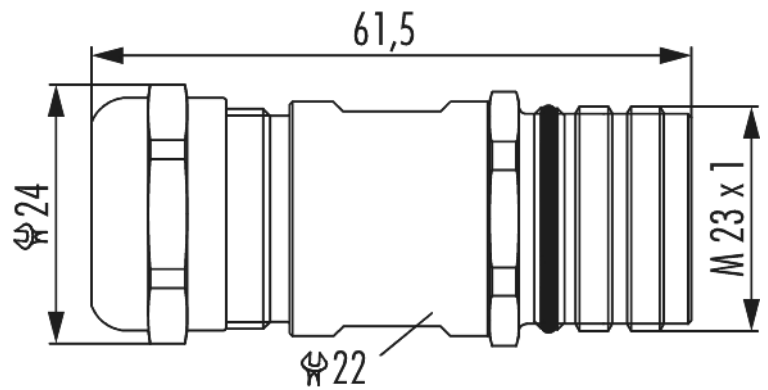

Housing INOX coupler connector M23 Signal

Item number 7240300000

Technical data

Housing type	Coupler
Material housing	Stainless steel 1.4404 (AISI 316)
Material housing surface	-
Insert	Pin
Version	Screw
External thread plug-in side	-
Internal thread plug-in side	-
Locking type	Screw
Shield	
Seal type	O-Ring
Material seals/o-rings	FKM (FPM)
Coding position	
Panel hole	- mm
Drill form	- mm
Wall thickness	- mm
Chamfer	

Housing INOX coupler connector M23 Signal

Item number 7240300000

Flange	- mm
Hole diameter	- mm
Allen key/Torx	-
Wrench size (SW1/SW2)	24/22 mm
Cable diameter	3 - 7 mm
Temperature range	-40°C to +125°C
Protection class	IP 67 , IP 69 K

Housing INOX coupler connector M23 Signal

Item number 7240300000

Commercial data

Packaging Unit	5
EAN code	4033878503126
Weight	0.08834 kg
ETIM 7	EC003556
ETIM 8	EC003556
ETIM 9	EC003556
eCl@ss 10.1	27440224
Customs tariff number	85366990