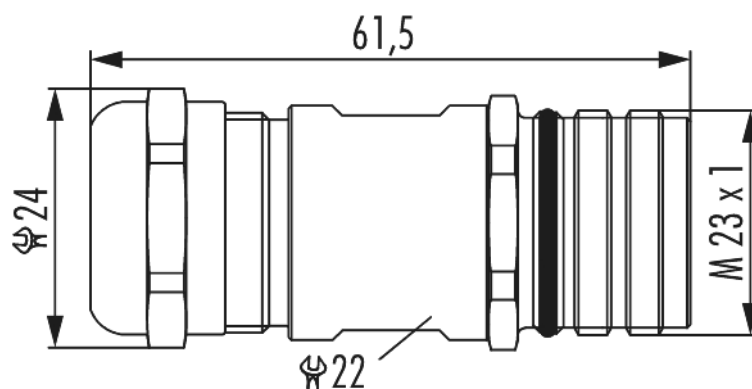

# Housing INOX coupler connector M23 Signal

Item number 7240400000

## Technical data

Housing type	Coupler
Material housing	Stainless steel 1.4404 (AISI 316)
Material housing surface	-
Insert	Pin
Version	Screw
External thread plug-in side	-
Internal thread plug-in side	-
Locking type	Screw
Shield	
Seal type	O-Ring
Material seals/o-rings	FKM (FPM)
Coding position	
Panel hole	- mm
Drill form	- mm
Wall thickness	- mm
Chamfer	

# Housing INOX coupler connector M23 Signal

Item number 7240400000

Flange	- mm
Hole diameter	- mm
Allen key/Torx	-
Wrench size (SW1/SW2)	24/22 mm
Cable diameter	5 - 10 mm
Temperature range	-40°C to +125°C
Protection class	IP 67 , IP 69 K